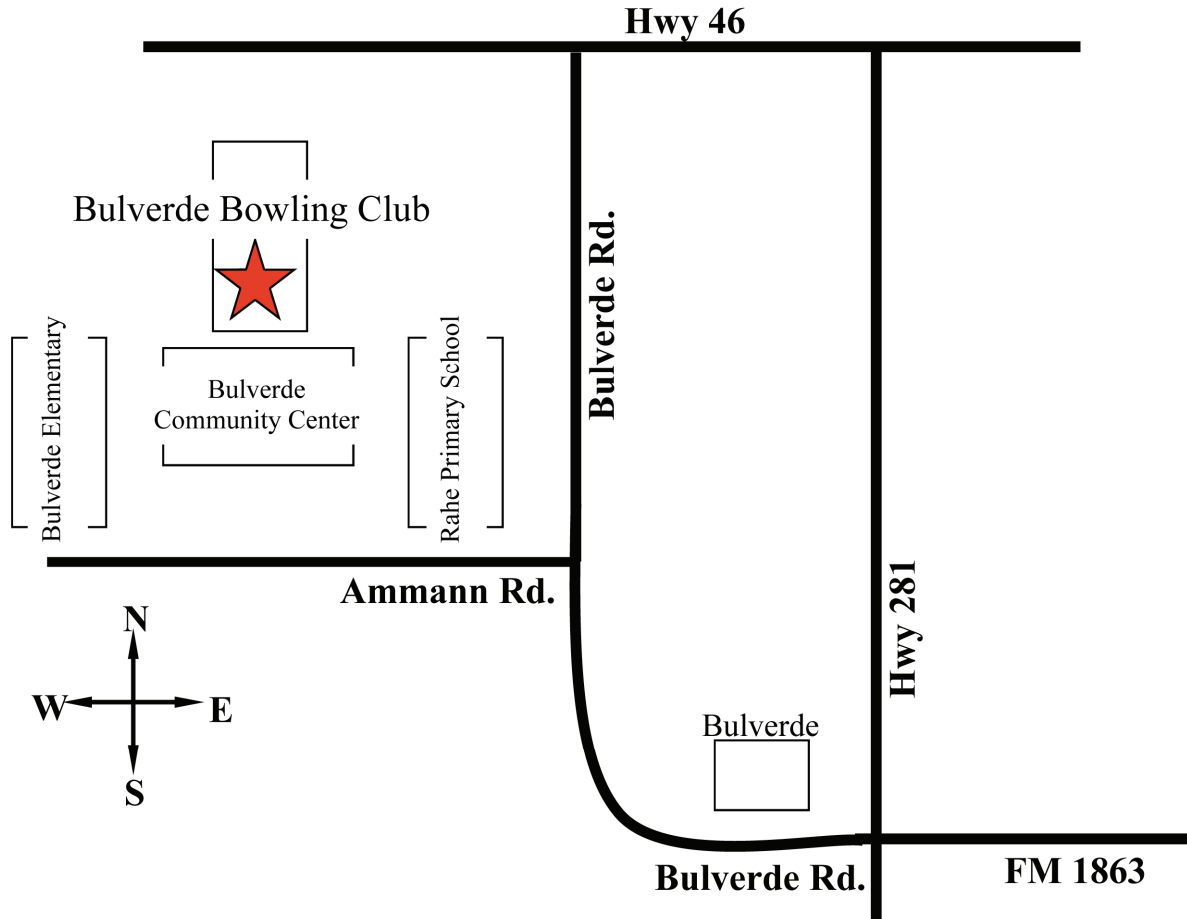

BULVERDE BOWLING CLUB

1747 AMMANN ROAD .. PO BOX 55 .. BULVERDE, TX 78163 .. 830.438.3065

- Take US 281 to the Bulverde Rd. /FM 1863 Exit.
- Head west through Old Town Bulverde
- Proceed 2.25 miles and turn left onto Ammann Rd.
- Just past the Rahe Primary School, turn right into the parking lot of the Bulverde Community Center.
- Proceed around the Bulverde Community Center building (either side) to the Bulverde Bowling Club.
- 1747 Ammann Rd., Bulverde, TX 78163